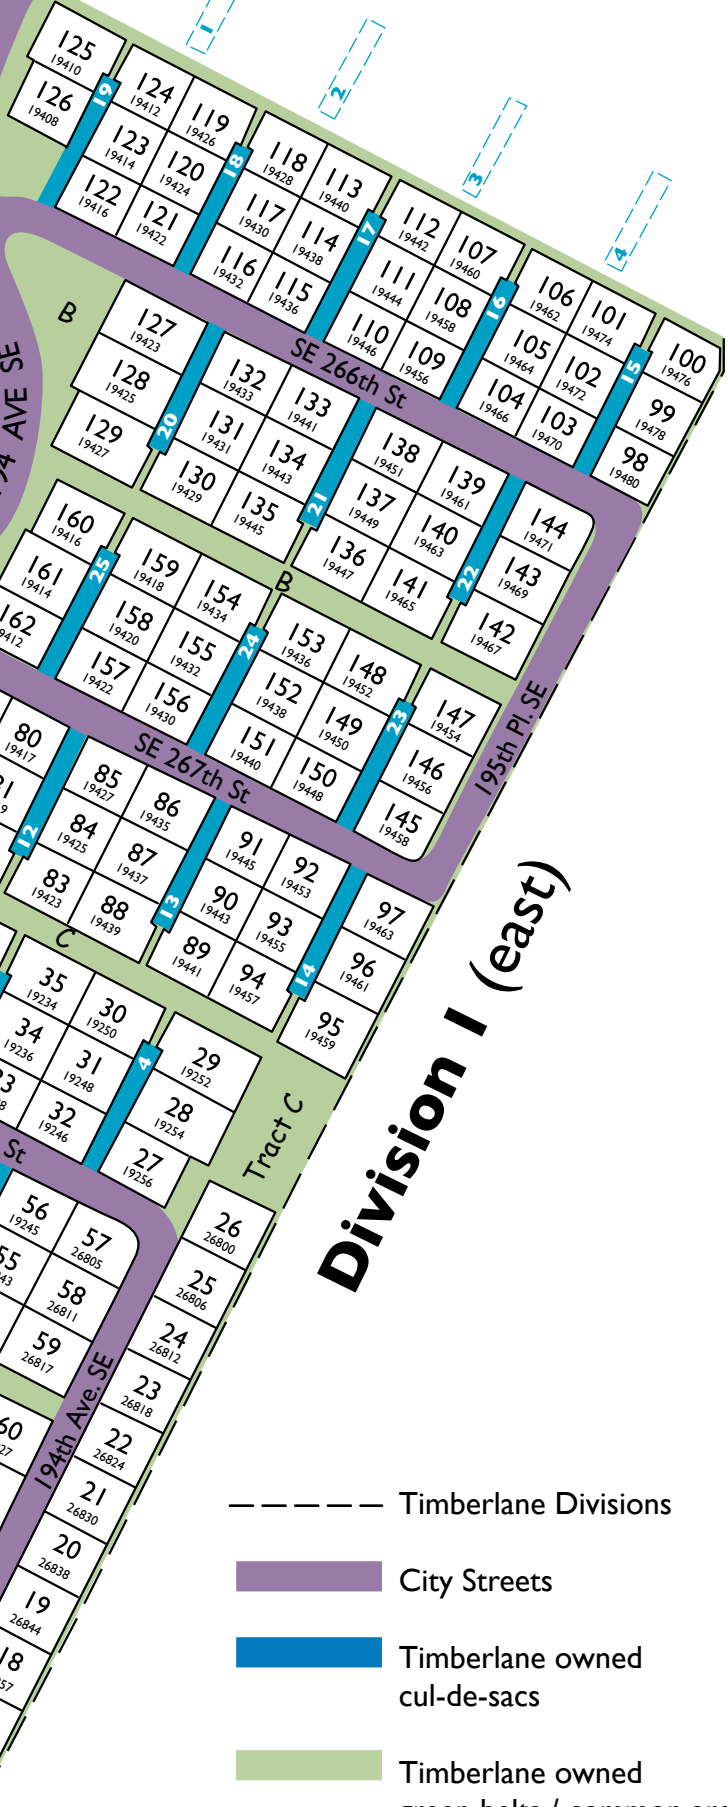

Cedar Valley Elementary

Tract F

Club House

Parking

Parking

SE 267TH ST

194 AVE SE

SE 266th St

SE 267th St

SE 268th St

SE 269th St

192ND AVE SE

194th Ave SE

Division I (east)

-  Timberlane Divisions
-  City Streets
-  Timberlane owned cul-de-sacs
-  Timberlane owned green belts / common areas